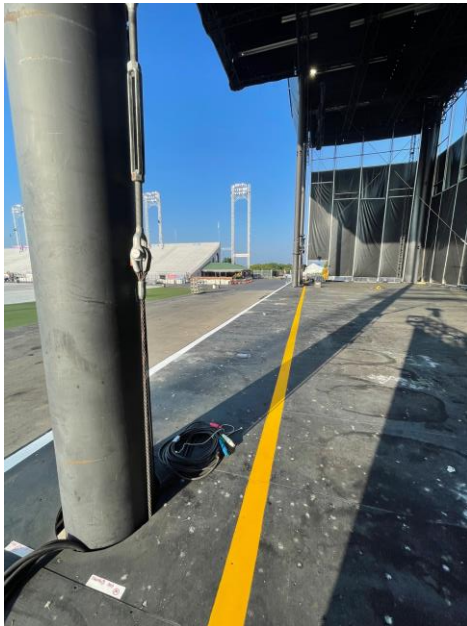

HersheyPark Stadium Stage Safety Discussion

Chris Stapleton's All American Road Show
August 27th, 2022

Lady Gaga: The Chromatica Ball Tour
August 28th, 2022

New Stage Safety Improvements

1. **Downstage edge warning lines.** The yellow line indicates a warning to any employee working on the stage that they are approaching the downstage edge. The yellow line is painted six feet from the edge of the stage and provides a visual indicator that employees are approaching a fall hazard. The white line has been painted to highlight the edge of the stage.

2. **Additional warning indicators/temporary barrier.** A warning line rope will be installed six feet from the downstage edge during load-in and load-out operations. The warning line is an additional visual indicator that employees are approaching a fall hazard at the downstage edge. The warning line system consists of a rope, warning flags, and high visibility cones along the downstage edge.
3. **Designated spotters.** When work must be performed at the downstage edge past the yellow line, a designated spotter will be responsible for assisting employees in safely working in the area of the fall hazard.