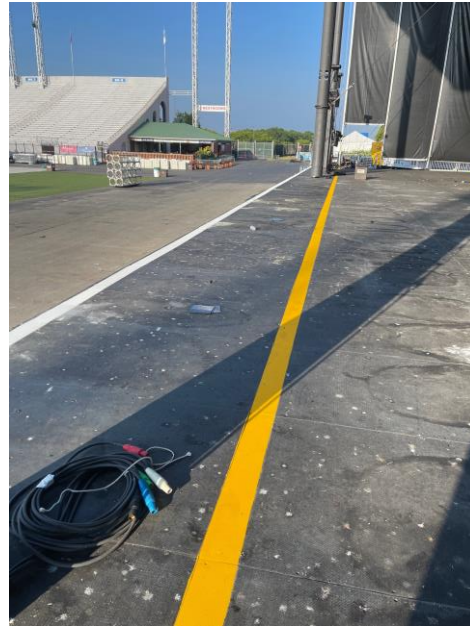

HersheyPark Stadium Stage Safety Discussion

Chris Stapleton's All American Road Show
August 27th, 2022

Lady Gaga: The Chromatica Ball Tour
August 28th, 2022

New Stage Safety Improvements

1. **Downstage edge warning lines.** The yellow line indicates a warning to any employee working on the stage that they are approaching the downstage edge. The yellow line is painted six feet from the edge of the stage and provides a visual indicator that employees are approaching a fall hazard. The white line has been painted to highlight the edge of the stage.

2. **Additional warning indicators/temporary barrier.** A warning line rope will be installed six feet from the downstage edge during load-in and load-out operations. The warning line is an additional visual indicator that employees are approaching a fall hazard at the downstage edge. The warning line system consists of a rope, warning flags, and high visibility cones along the downstage edge.
3. **Designated spotters.** When work must be performed at the downstage edge past the yellow line, a designated spotter will be responsible for assisting employees in safely working in the area of the fall hazard.